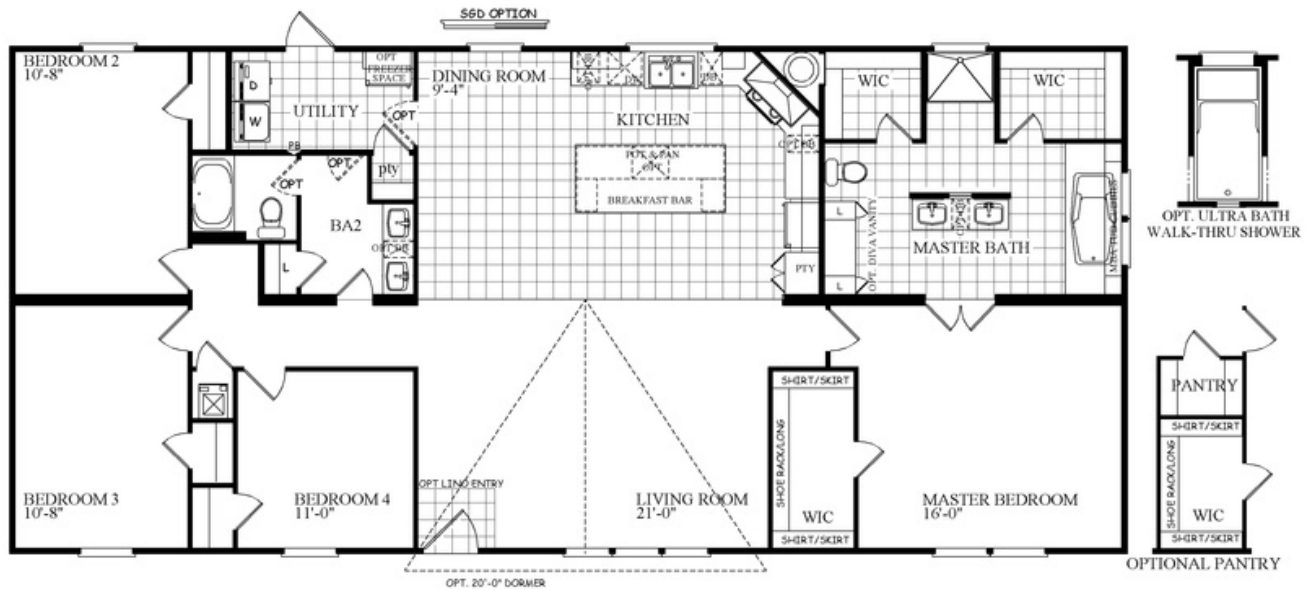

THE DRAKE Model number: 45TFC32664AH19

4 beds • 2 baths • 2112 sq.ft. • 32' width • 66' depth

Our home building facilities invest in continuous product and process improvements. Plans, dimensions, features, materials, specifications and availability are subject to change without notice or obligation. Renderings and floor plans are representative likenesses of our homes and may differ from the actual homes. We invite you to tour a Home Center near you and inspect the highest value in quality housing available or call (956) 464-3379 to speak with a Home Consultant. Copyright 2017, CMH. All rights reserved.

<https://www.claytonhomesdonna.com>

CLAYTON HOMES-DONNA

3201 E EXPRESSWAY 83
DONNA, TX 78537

Monday - Thursday: 9am to 6pm
Friday: 9am to 6pm
Saturday: 9am to 5pm
Sunday: Closed

(956) 464-3379