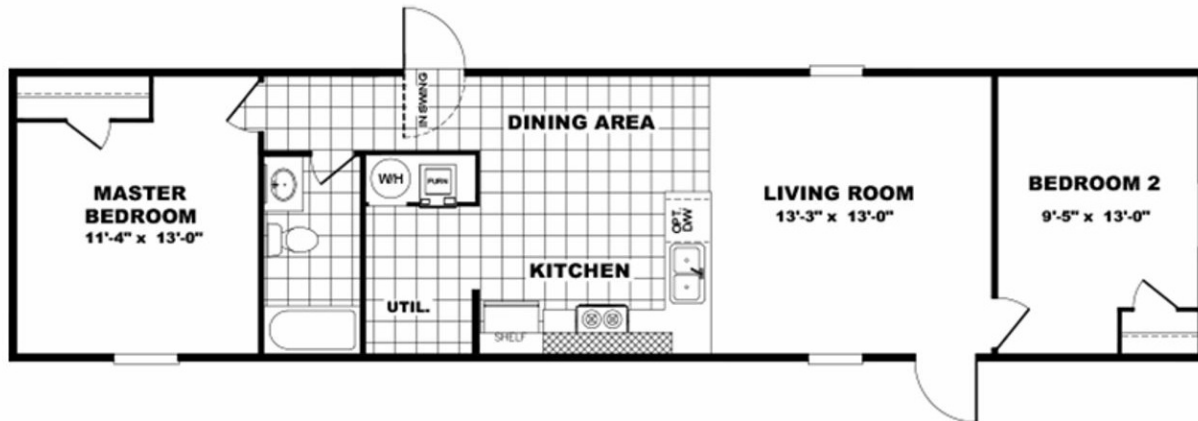

BLISS Model number: 97TRU14562AH17

2 beds • 1 baths • 784 sq.ft. • 14' width • 56' depth

Our home building facilities invest in continuous product and process improvements. Plans, dimensions, features, materials, specifications and availability are subject to change without notice or obligation. Renderings and floor plans are representative likenesses of our homes and may differ from the actual homes. We invite you to tour a Home Center near you and inspect the highest value in quality housing available or call (956) 464-3379 to speak with a Home Consultant. Copyright 2017, CMH. All rights reserved.

<https://www.claytonhomesdonna.com>

CLAYTON HOMES-DONNA

3201 E EXPRESSWAY 83
DONNA, TX 78537

Monday - Thursday: 9am - 7pm
Friday: 9am - 6pm
Saturday: 9am - 5pm
Sunday: Closed

(956) 464-3379